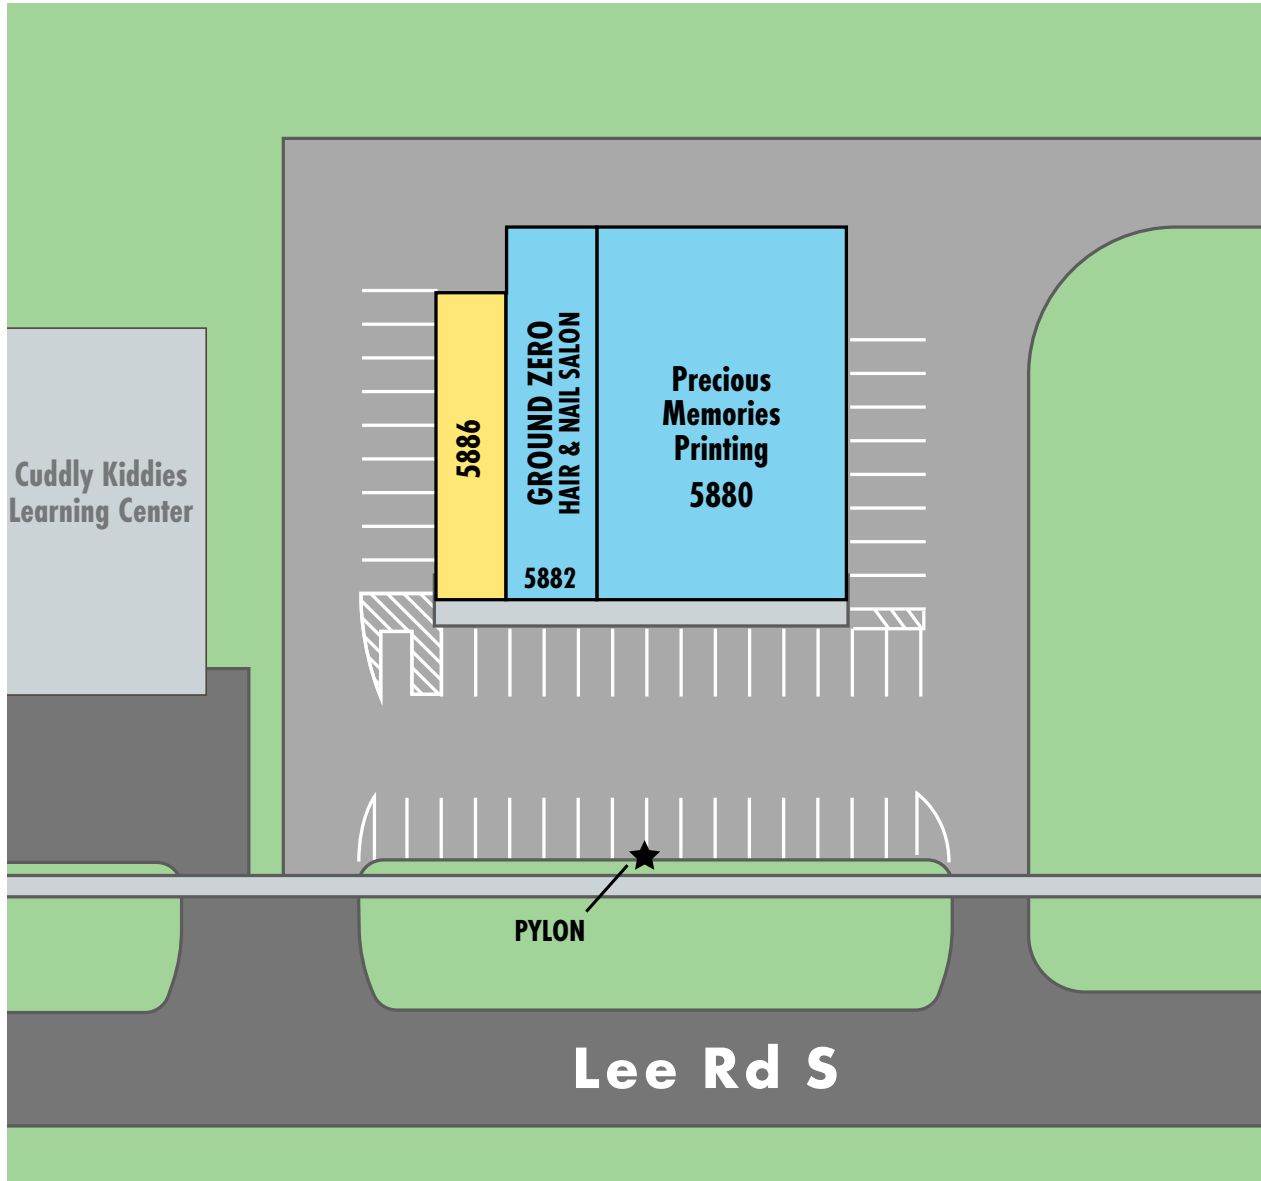

5880 Lee Rd

5880 S. Lee Rd, Maple Heights, OH 44137

UNIT #	TENANT
5886	VACANT - 1,800 SF
5882	Ground Zero Hair & Nail Salon
5880	Precious Memories Printing